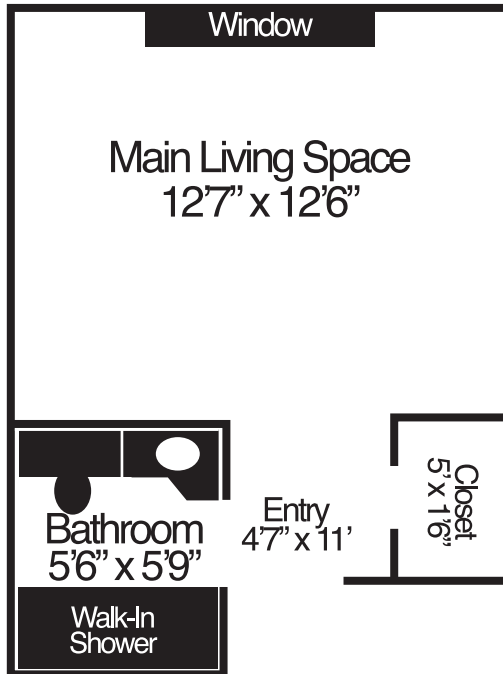

HEATHER HEIGHTS OF PITTSFORD, INC.

Affiliated with Hamister Group, LLC

Private Bedroom
(One Resident)
160 Sq. Ft.

Deluxe Private or Semi-Private
(One or Two Residents)
197 Sq. Ft.

Two Room Suite
(One or Two Residents)
314 Sq. Ft.