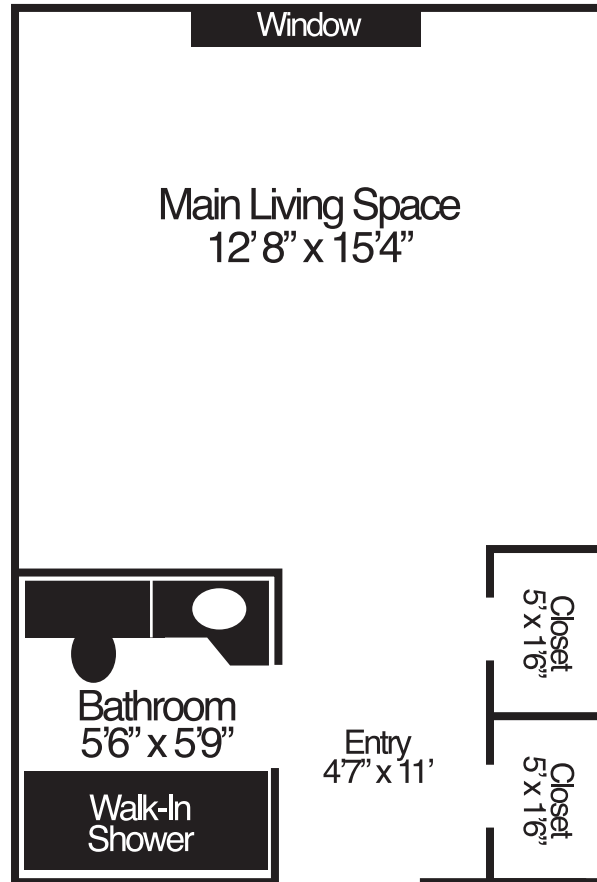

HEATHER HEIGHTS OF PITTSFORD, INC.

Affiliated with Hamister Group, LLC

Private Bedroom
(One Resident)
160 Sq. Ft.

Deluxe Private or Semi-Private
(One or Two Residents)
197 Sq. Ft.

Two Room Suite
(One or Two Residents)
314 Sq. Ft.